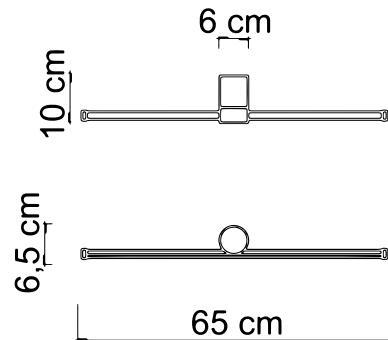

ELIA/ASD

wall lamp

The Elia Collection embodies the concept of illuminated minimalism, with lamps characterized by an extruded aluminum profile that offers extraordinary simplicity. These lamps not only provide light but also decorate the spaces they inhabit. With their essential and clean design, the Elia Collection represents a perfect blend of functionality and aesthetics, offering sophisticated lighting that harmoniously integrates into the decor.

33601D	ELIA/ASDO
4448D	ELIA/ASD N
Power	12W Led Integrated
Input	220/240 V- 50/60Hz
Kelvin	Sikrea Dynamic Dimmer
Dimmable	Yes
Real Lumen	Dimmable Max 805
CRI	85
IP	20

Article compatible with Sikrea Dynamic Dimmer + (cod. 4868)

PACKAGING DATA :

Packages	1
Net Weight	0,6kg
Gross Weight	0,7kg
Volume	0,0126 m³

Any interventions on the light source of this article must be carried out by qualified personnel or by the manufacturer himself.
Any operation carried out without prior consultation with Contemporanea srl will void the guarantee

CE ENEC RoHS

*Item completed of
Sikrea Dynamic Dimmer*

MATERIAL :

Frame	Metal
Diffuser	PMMA

FINISHING TABLE:

Frame	Painted Gold	cod. 33601D
	Matt Black	cod. 4448D